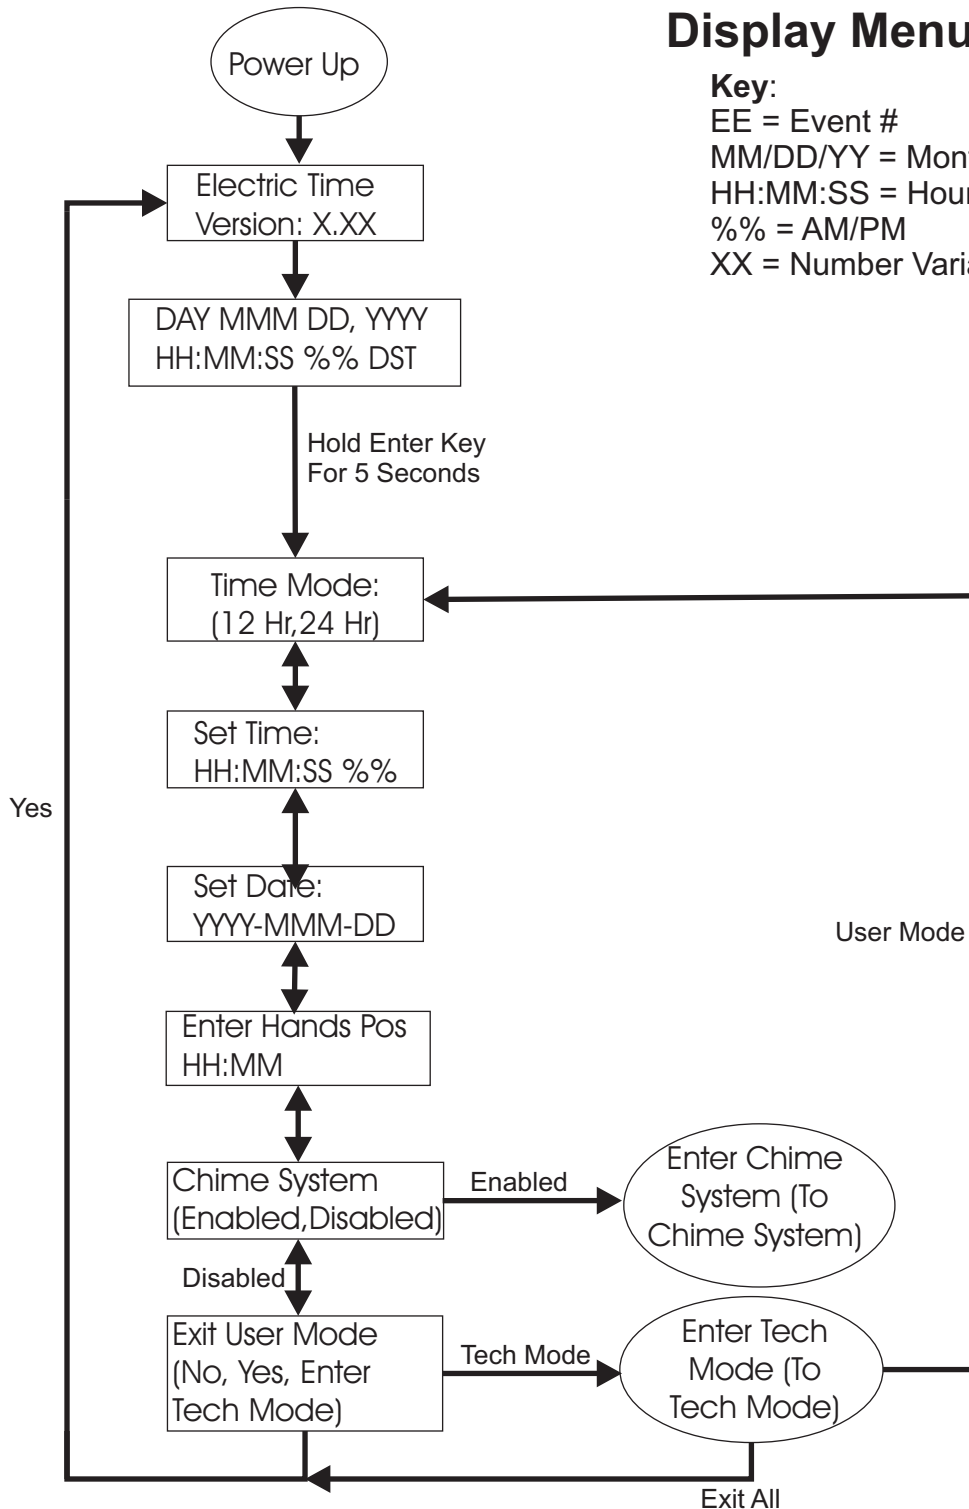

Key:

- EE = Event #
- MM/DD/YY = Month/Day/Year
- HH:MM:SS = Hour:Minute:Second
- %% = AM/PM
- XX = Number Variable

FLOW CHARTS (continued)

Chime System Flow Chart

Key:

- EE = Event #
- MM/DD/YY = Month/Day/Year
- HH:MM:SS = Hour:Minute:Second
- %% = AM/PM
- XX = Number Variable