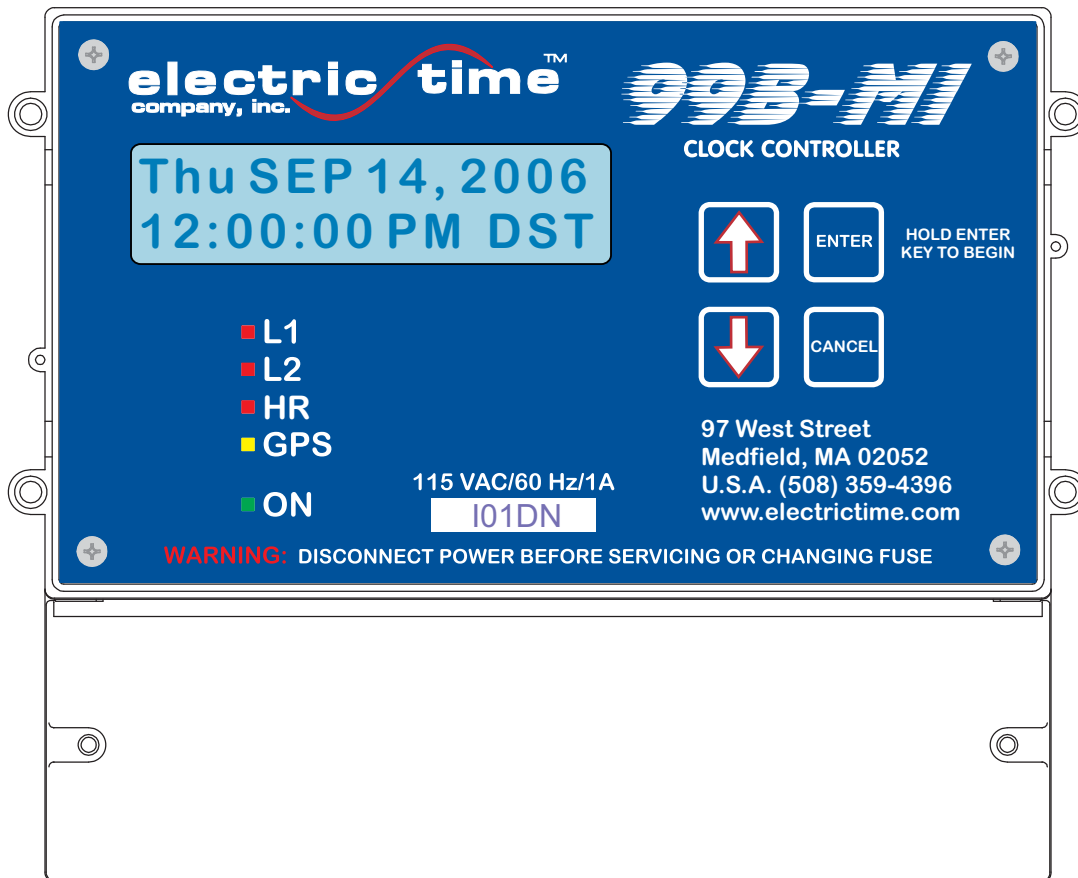

USER'S MANUAL

Chime System