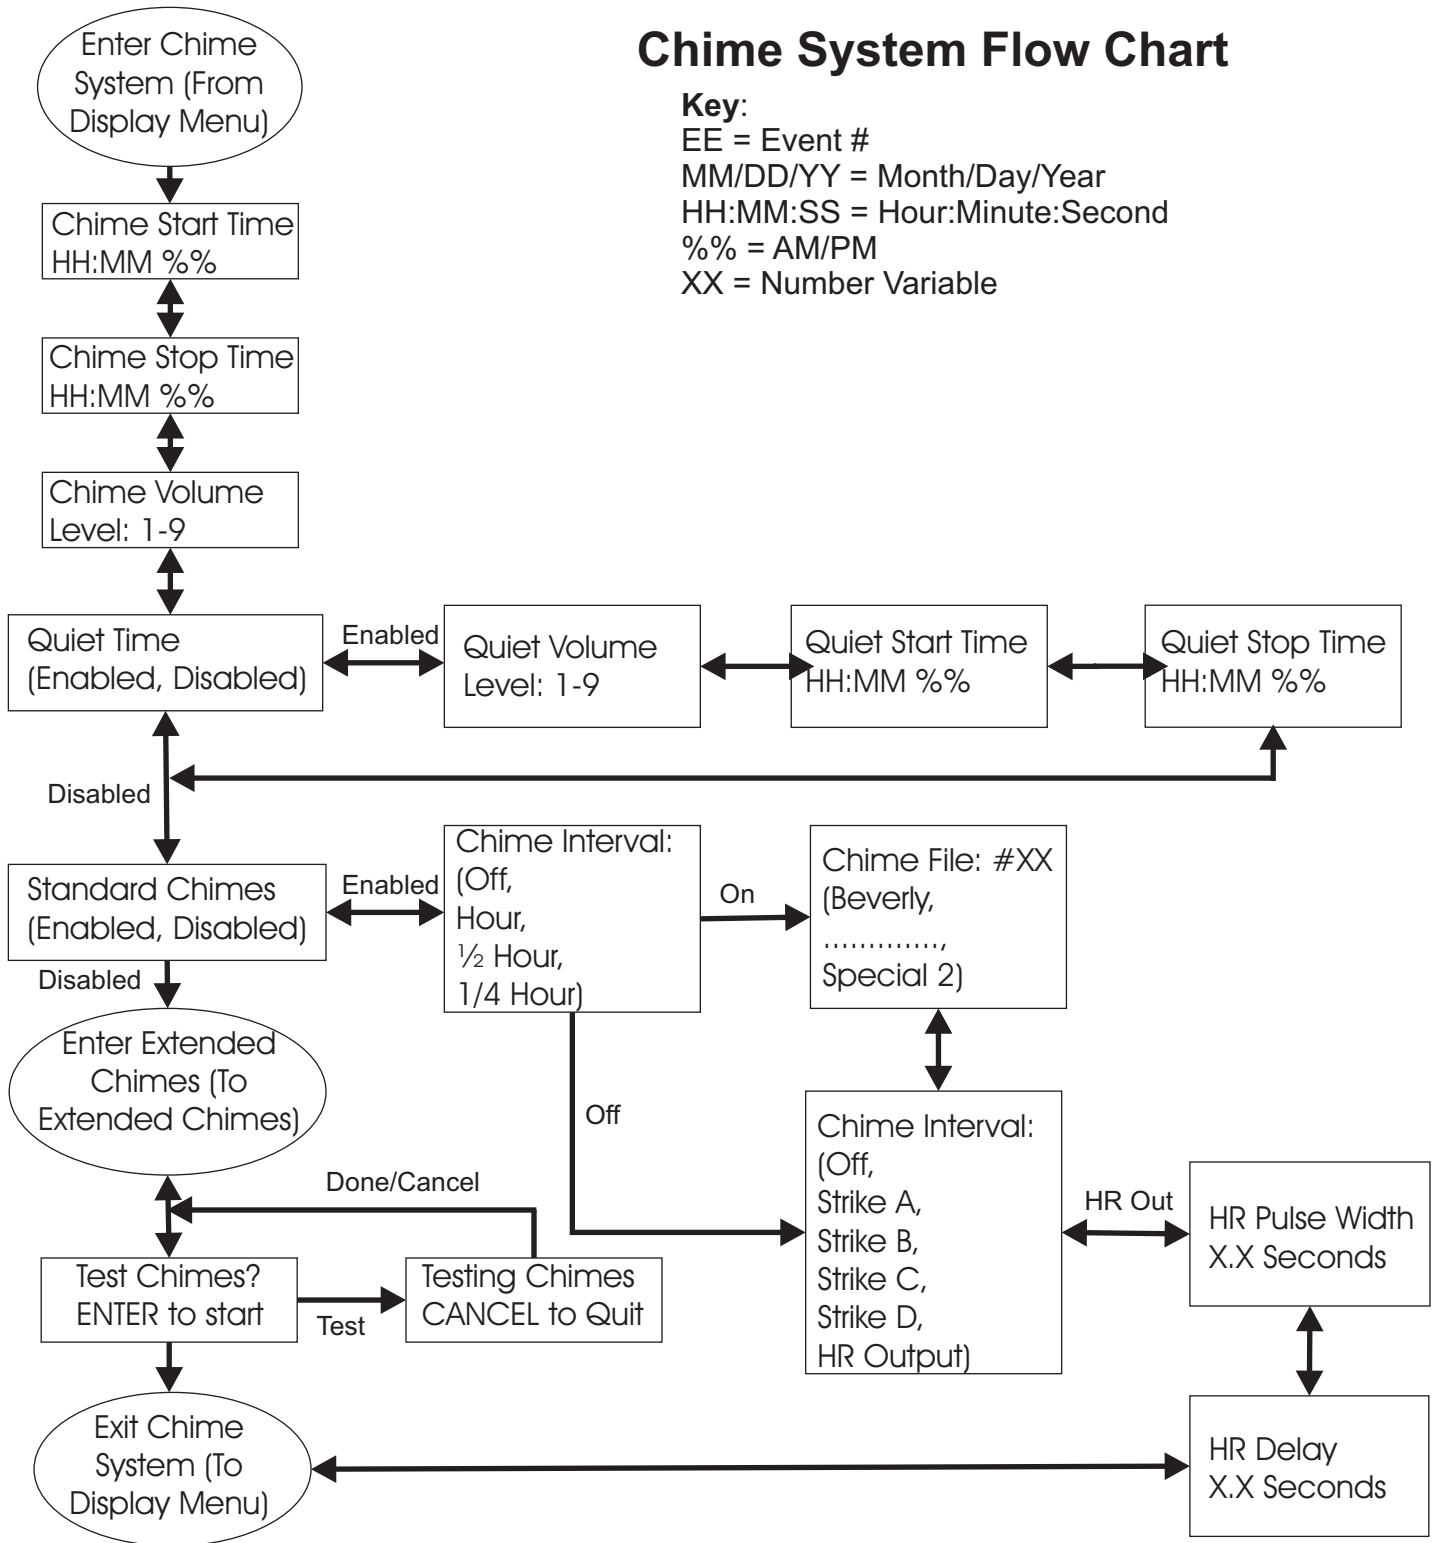

Key:

- EE = Event #
- MM/DD/YY = Month/Day/Year
- HH:MM:SS = Hour:Minute:Second
- %% = AM/PM
- XX = Number Variable

FLOW CHARTS (continued)

Chime System Flow Chart

Key:

- EE = Event #
- MM/DD/YY = Month/Day/Year
- HH:MM:SS = Hour:Minute:Second
- %% = AM/PM
- XX = Number Variable

FLOW CHARTS (continued)

Extended Chimes Flow Chart

FLOW CHARTS (continued)

Tech Mode Flow Chart

Key:
 EE = Event #
 MM/DD/YY = Month/Day/Year
 HH:MM:SS = Hour:Minute:Second
 %% = AM/PM
 XX = Number Variable