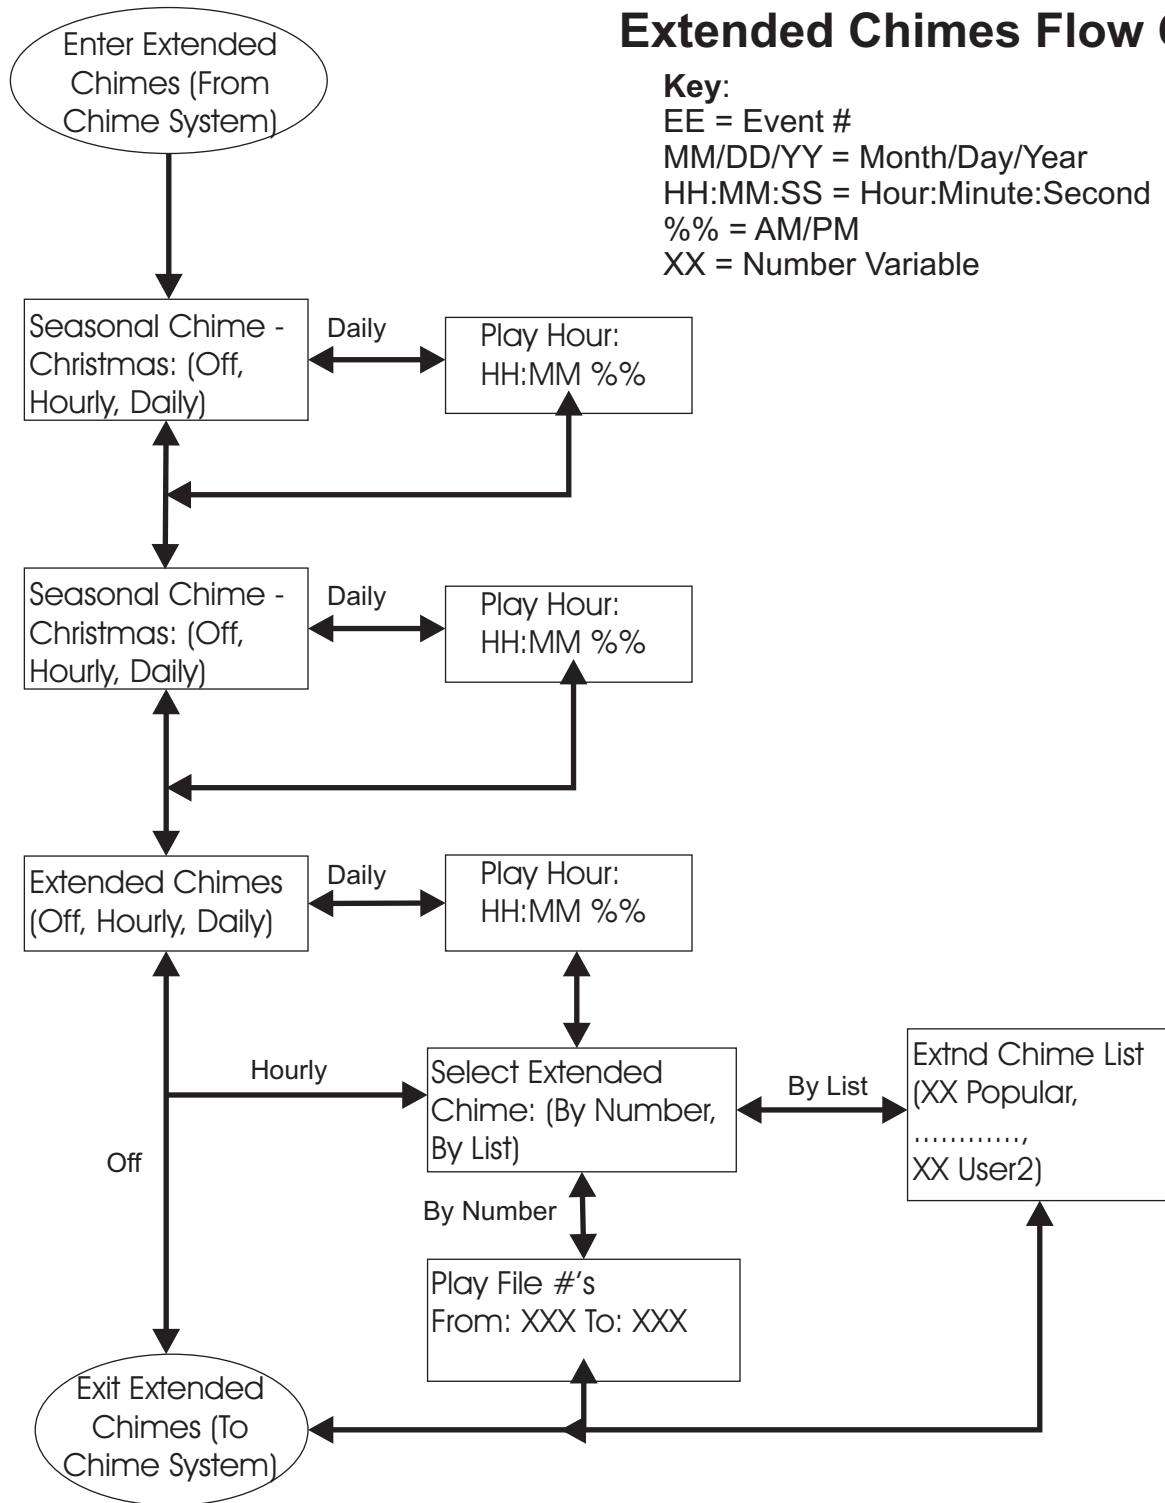

Key:

- EE = Event #
- MM/DD/YY = Month/Day/Year
- HH:MM:SS = Hour:Minute:Second
- %% = AM/PM
- XX = Number Variable

FLOW CHARTS (continued)

Chime System Flow Chart

Key:

- EE = Event #
- MM/DD/YY = Month/Day/Year
- HH:MM:SS = Hour:Minute:Second
- %% = AM/PM
- XX = Number Variable

FLOW CHARTS (continued)

Extended Chimes Flow Chart

FLOW CHARTS (continued)

Tech Mode Flow Chart

Key:
 EE = Event #
 MM/DD/YY = Month/Day/Year
 HH:MM:SS = Hour:Minute:Second
 %% = AM/PM
 XX = Number Variable