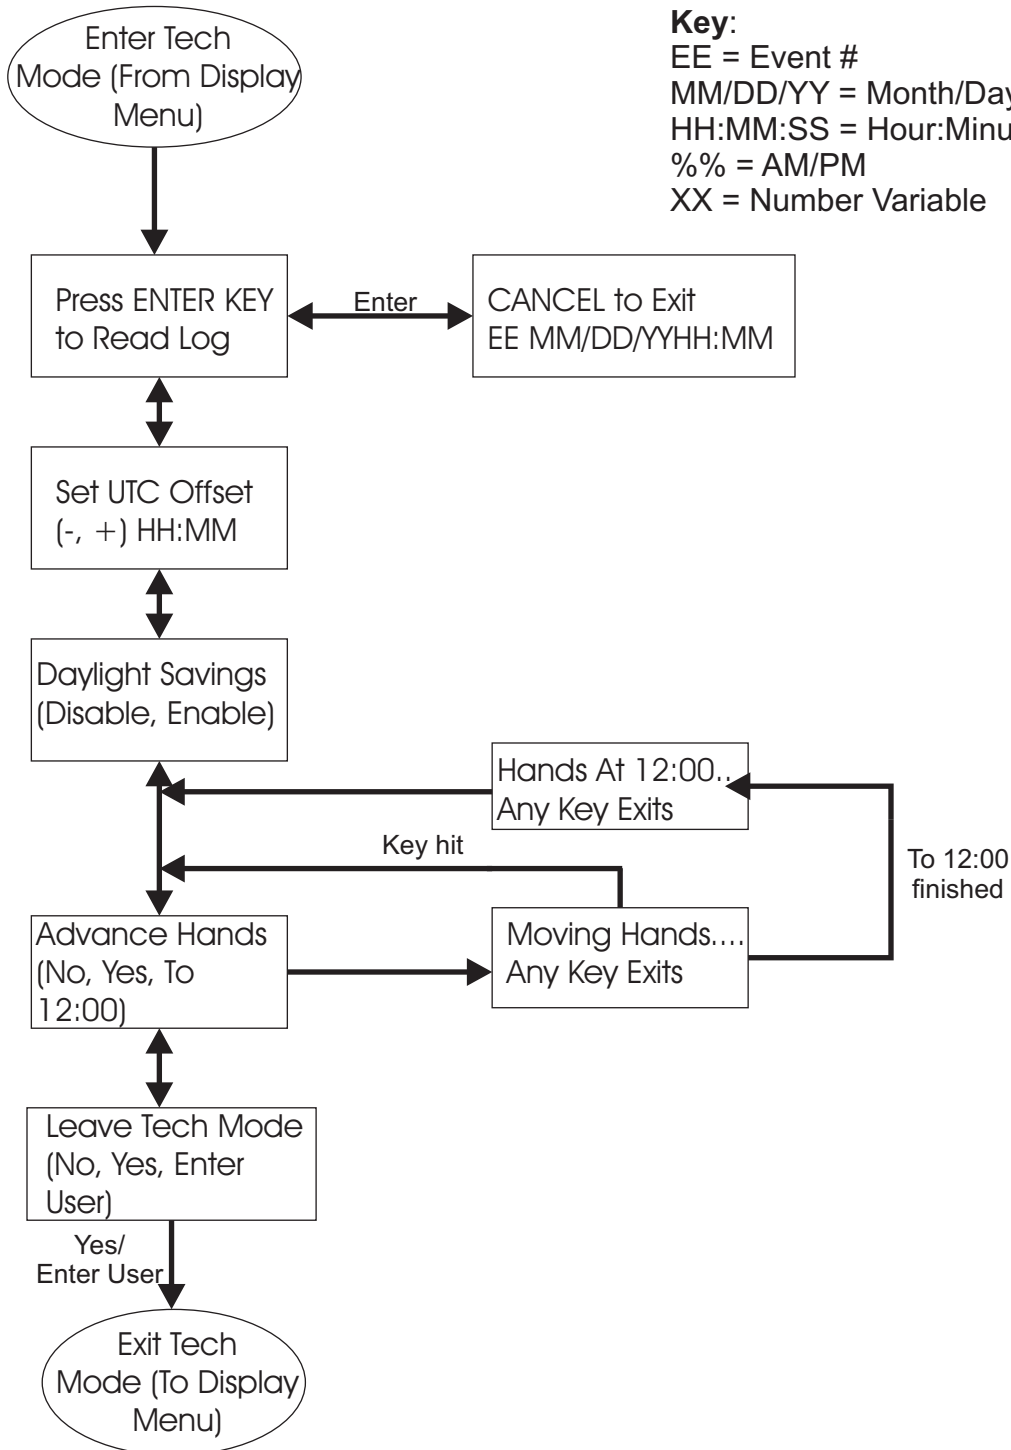

Key:

- EE = Event #
- MM/DD/YY = Month/Day/Year
- HH:MM:SS = Hour:Minute:Second
- %% = AM/PM
- XX = Number Variable

FLOW CHARTS (continued)

Chime System Flow Chart

Key:

- EE = Event #
- MM/DD/YY = Month/Day/Year
- HH:MM:SS = Hour:Minute:Second
- %% = AM/PM
- XX = Number Variable

FLOW CHARTS (continued)

Extended Chimes Flow Chart

FLOW CHARTS (continued)

Tech Mode Flow Chart

Key:
 EE = Event #
 MM/DD/YY = Month/Day/Year
 HH:MM:SS = Hour:Minute:Second
 %% = AM/PM
 XX = Number Variable