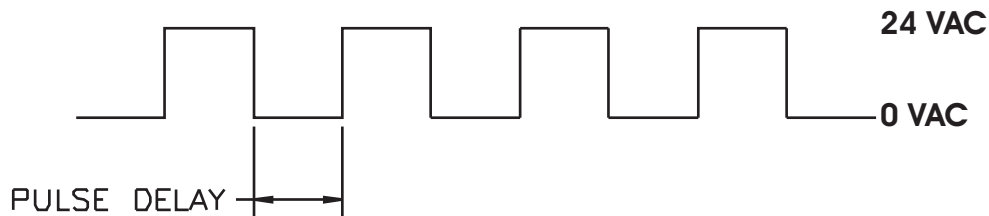

**Hour Strike:
Strike A**

“HR Pulse Width:”

- Set width of pulse (0.1 sec - 9.9 sec)

**HR Pulse Width:
0.1 Seconds**

“HR Delay:”

- Set delay between pulses (0.1 sec - 9.9 sec)

**HR Delay:
2.0 Seconds**

EXTENDED CHIMES (available at additional cost)