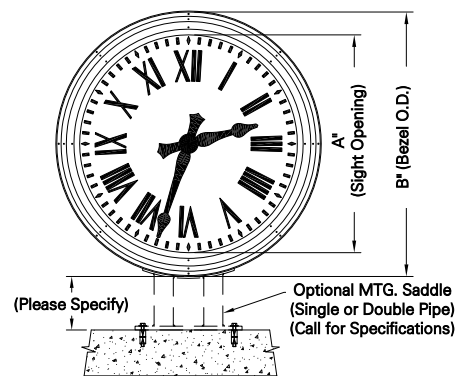

63A00 DOUBLE DIAL EDGELIGHTED

18"/46CM-54"/137CM EDGELIGHTED

Part Number: 63AXX

Product Description

Double Dial edge lighted tower clock available in 18" through 54" sizes. Features include:

- Available with any of our dial markings and hands, or ones of your own design.
- LED Edgelighting.
- LED Backlighting also available.
- Also available with color-changing RGB LEDs.
- Shown with Type "LS" hands and custom dial markings.
- Double or single pipe mounting, custom brackets available.
- UL & CUL Listed.
- Controller required for operation.

Custom Bracket
Old Navy
San Francisco, CA

Reference

- Data Sheet 457
- CSI Specification
- Request Info
- Online Information

Style	Size	A"	B"	C"	D"	E"
63A18	18	18	23 1/8	23 3/8	8	13 1/4
63A24	24	24	29 1/4	29 1/2	8	15 1/4
63A30	30	28 1/2	34 1/2	34 3/4	9	16 3/4
63A36	36	34 1/2	40 1/4	40 1/2	9	15 3/4
63A42	42	41	46 7/8	47 1/8	9	15 3/4
63A54	54	54	65	65 1/2	9	18 3/8

Designing Time

INSTALLATIONS - 63A00 DOUBLE DIAL EDGELIGHTED

Seoul Cyber
University Gate Clock
Kangbuk-Ku, Korea

Time For a Pint
San Francisco, CA

Style 63A00
Ceiling Hung

The Pub
Orlando, FL

Willis Fine Jewelers
Rockwall, TX
(See our Bracket Clock
Brochure for additional designs)