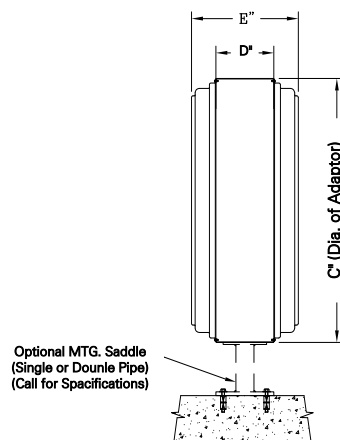

63A00 DOUBLE DIAL EDGELIGHTED

18"/46CM-54"/137CM EDGELIGHTED

Part Number: 63AXX

Product Description

Double Dial edge lighted tower clock available in 18" through 54" sizes. Features include:

- Available with any of our dial markings and hands, or ones of your own design.
- LED Edgelighting.
- LED Backlighting also available.
- Also available with color-changing RGB LEDs.
- Shown with Type "LS" hands and custom dial markings.
- Double or single pipe mounting, custom brackets available.
- UL & CUL Listed.
- Controller required for operation.

Custom Bracket
Old Navy
San Francisco, CA

Reference

- Data Sheet 457
- CSI Specification
- Request Info
- Online Information

Style	Size	A"	B"	C"	D"	E"
63A18	18	18	23 1/8	23 3/8	8	13 1/4
63A24	24	24	29 1/4	29 1/2	8	15 1/4
63A30	30	28 1/2	34 1/2	34 3/4	9	16 3/4
63A36	36	34 1/2	40 1/4	40 1/2	9	15 3/4
63A42	42	41	46 7/8	47 1/8	9	15 3/4
63A54	54	54	65	65 1/2	9	18 3/8