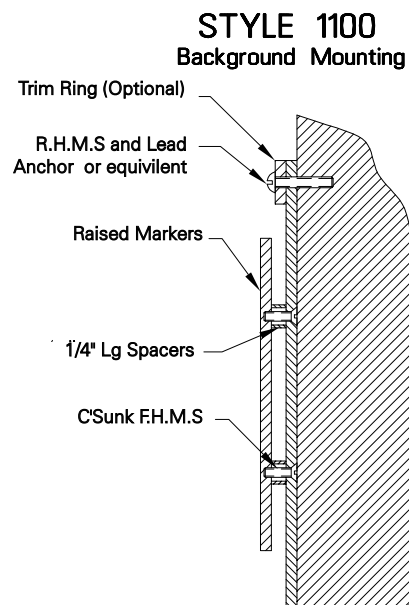

1100 SILHOUETTE - MARKERS ON BACKGROUND

12"/30CM- 40'/1220CM

Part Number: 11XX

Product Description

Silhouette Design tower clock with background for indoor and outdoor applications in sizes from 12" to 40'. Features include:

- Available without background see Style 1000.
- Clock consists of raised dial markings (typically aluminum) applied to the background plate.
- Clock movement typically accessed from the rear.
- Front access available where rear access is not possible.
- Shown with Type "WS" hands and Type "AI" dial markings.
- Available with any of our dial markings and hands, or ones of your own design.
- Controller required for operation.

Reference

- Data Sheet 471
- CSI Specification
- Request Info
- Online Information