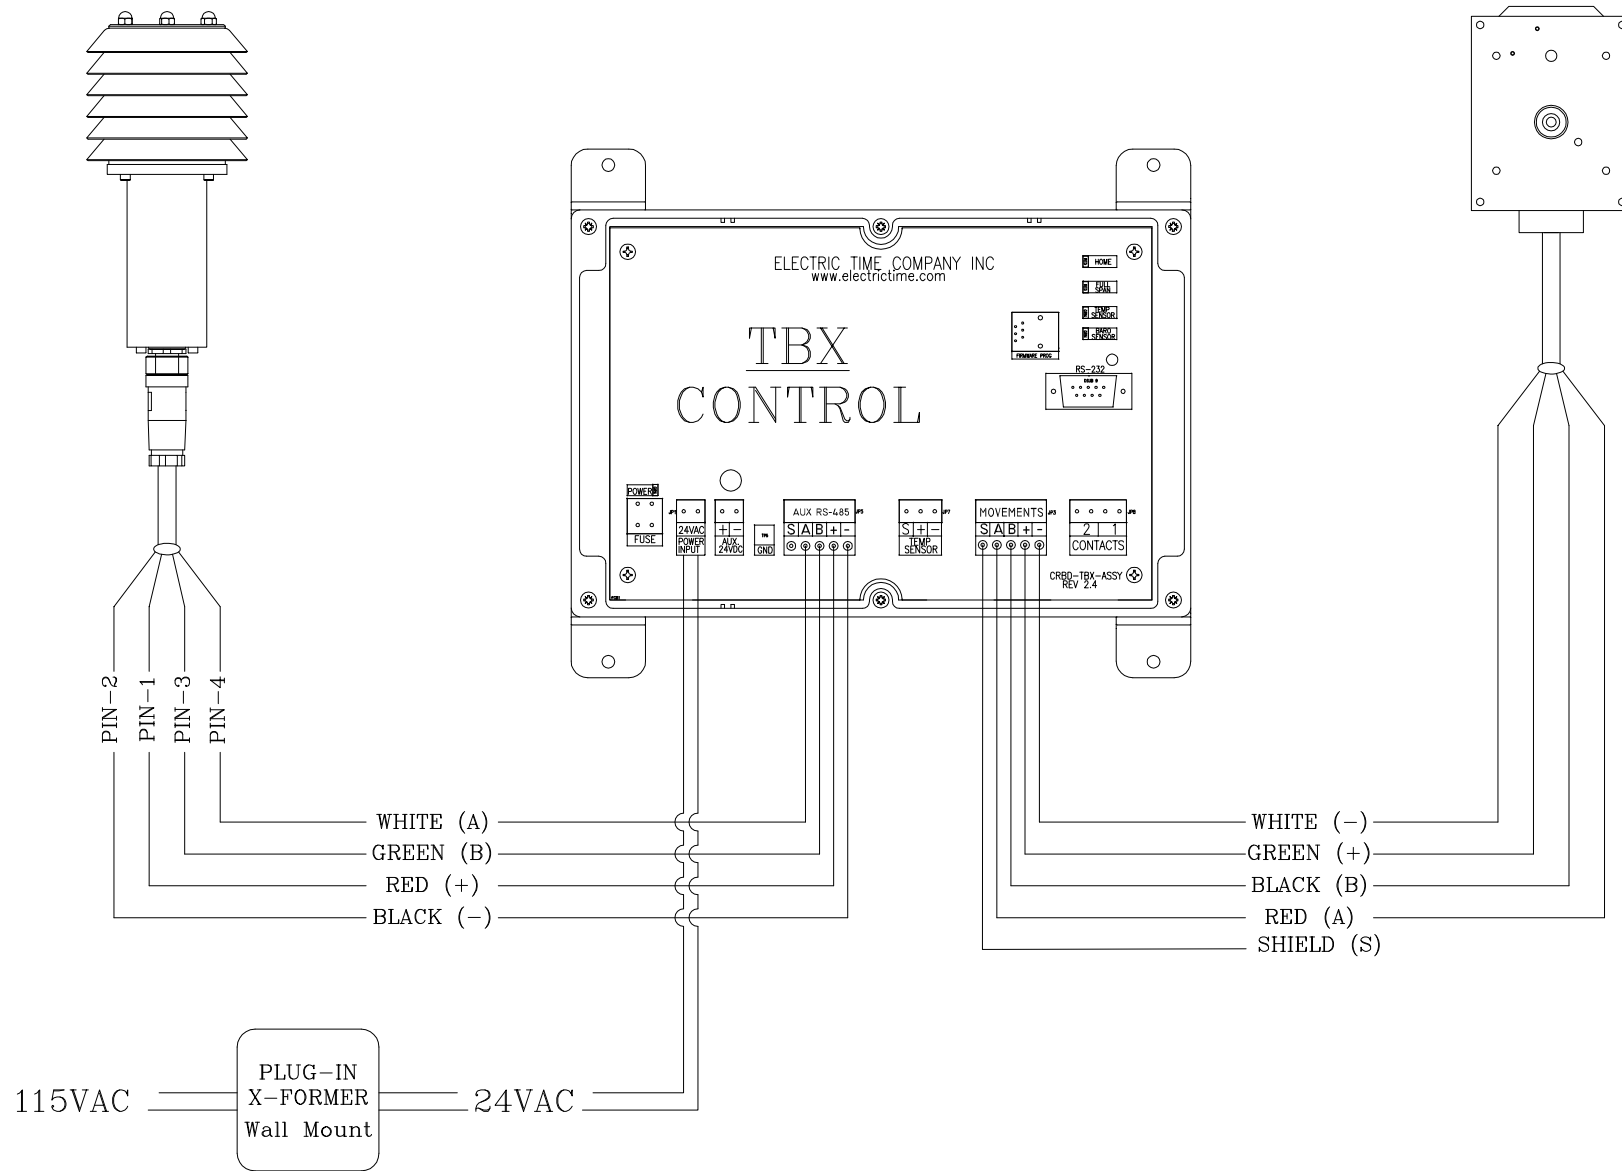

# SENSOR

# MOVEMENT

VIEW LASER	PATH	M:\ACAD10\A-12792.DWG		
	TITLE	Wiring Diagram & Installation TBX Control w/ Temp. Sensor		
	REVISIONS			
	DRAWING	A-12792		
	SCALE	DATE	DRAWN	APP'Y
	As Noted	04-04-2011	DMC	TDE