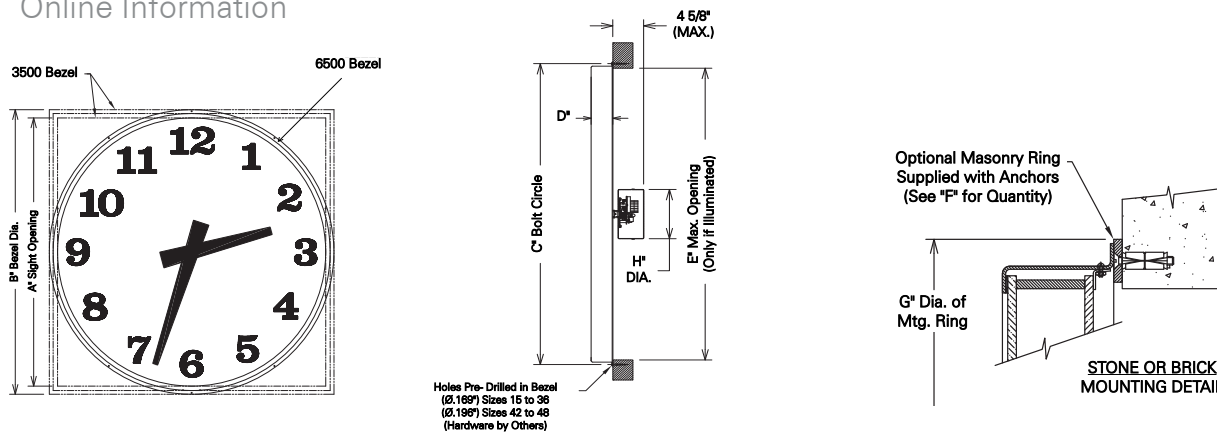

6500 ROUND/3500 SQUARE SEMI-FLUSH

15"/38CM-48"/122CM UNLIGHTED

Part Number: 65XX/35XX

Product Description

Semi-flush tower clock design available in sizes from 15" to 48", round or square. Features include:

- Ready to mount to the surface of a sign cabinet or wall with small cutout for movement.
- Masonry ring available for mounting to masonry or EIFS surfaces.
- Illumination by others.
- For square specify Style 3500.
- Available with any of our dial markings and hands, or ones of your own design.
- Control required for operation.

Glenarden, MD

Reference

- Data Sheet 454
- Drawing A-4566
- CSI Specification
- Request Info
- Online Information

STYLE	A"	B"	C"	D"	E"	F	F	G"	H"
3500	6500					(6500 only)	(3500 only)		
3515	6515	15	17 3/8	17	2 1/8	3	4	17 5/8	6 3/8
3524	6524	24	26 3/8	26	2 1/8	4	4	26 5/8	6 3/8
3530	6530	30	32 3/8	32	2 3/8	4	6	32 5/8	6 3/8
3536	6536	36	38 3/8	38	3 1/4	6	6	38 5/8	8
3542	6542	41	43 7/8	43 3/8	3 1/4	6	8	44 1/8	8
3548	6548	47	49 7/8	49 3/8	3 1/4	6	8	50 1/8	8

INSTALLATIONS - 6500 ROUND/3500 SQUARE SEMI-FLUSH

Shallowford Square
Lewisville, NC

Boston, MA

Promenade at Chenal
Little Rock, AR

Milford Landing
Pike County, PA