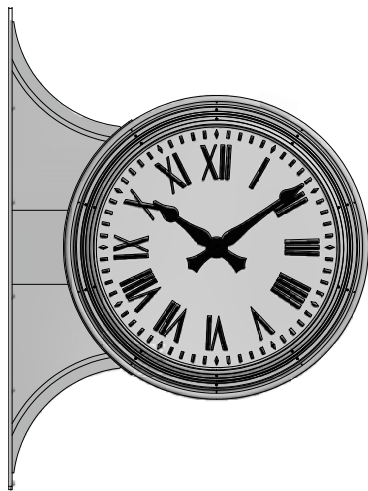

2 Dial Conductors Bracket (CONDUCTORS-BRACKET)

Sidewall Mounted Conductors Bracket. 36" LED edge lighted dials. Shown with Type "A1" dial markings and Style "WS" hands. Black finish with gold highlighting. Available with any of our dial markings and hands, or ones of your own design. Also available with color-changing RGB LEDs. UL & CUL Listed. 99B Control required for operation.