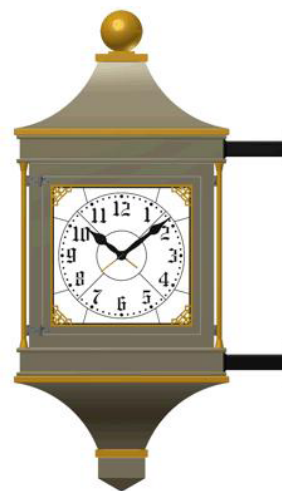

4 Dial O.B. McClintock Corner (4MCCLINTOCK-CORNER)

Corner Mounted O.B. McClintock Design. Designed for the corner of a building or structure. Standard sizes 30" & 42". LED backlighted. Lettering on the top and bottom divider housings available. Dark bronze finish with gold highlighting, other finishes available. Shown with Type "JE1" dial markings and Style "ML" Hands. Available with any of our dial markings and hands, or ones of your own design. Also available with color-changing RGB LEDs. UL & CUL Listed. 99B Control required for operation.